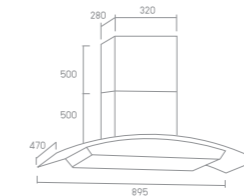

เครื่องดูดควันแบบติดผนัง ขนาด 90 ซม. TecnoStar รุ่น **TNS HD 502 B 900**

- เครื่องดูดควันแบบติดผนัง
- โครงสร้างสแตนเลสและกระจกนิรภัย
- กำลังดูด 1000 ลบ.ม./ชม.
- ตะแกรงดักจับไอน้ำมันแบบอลูมิเนียม
- ท่อลมออกขนาด 6 นิ้ว

- 90 cm. chimney cooker hood
- Stainless steel and tempered glass structure
- Maximum air flow rate : 1000 m³/h
- Aluminium filter
- Air outlet flange diameter : 6 inch

10,800.-
8,590.-