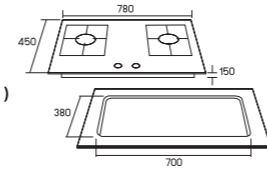

เตาแก๊ส 2 หัวเตา แบบฝังเฟอร์นิเจอร์ TecnoPlus
รุ่น **TNP HB SOMI 2073 GB**

- เตาแก๊ส 2 หัวเตา โครงสร้างกระจกนิรภัย
- ฐานรองภาชนะเหล็กหล่อ
- หัวเตาทองเหลืองเปลวไฟ 2 ชั้น กำลังไฟ 5,000 วัตต์ (x 2)
- ระบบจุดติดด้วยแบตเตอรี่
- มีระบบ Safety Device ตัดแก๊สอัตโนมัติ
- ระบบผสมอากาศแบบด้านล่าง
- ใช้กับหัวปรับแก๊สแรงดันต่ำเท่านั้น

- 2 burners gas hob
- Tempered glass structure
- Cast iron pan support
- Brass burner : power 5,000 W (x 2)
- Battery ignition
- With safety device
- Under - air inlet

14,500.-
11,900.-