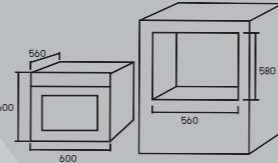

ระบบพัดลมร้อน
CONVECTION

~~32,500.-~~
26,900.-