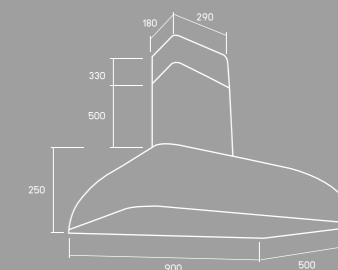

CAPPA 1952

เครื่องดูดควันแบบติดตั้งผนัง ขนาด 90 ซม. Tecnogas รุ่น **CAPPA 1952**

- เครื่องดูดควันแบบติดตั้งผนัง ขนาด 90 ซม.
- โครงสร้างสแตนเลสและโพลีโพรพิลีน
- หลอดไฟ LED 24 ดวง
- ควบคุมการทำงานด้วยระบบสัมผัส
- ฟिलเตอร์วัสดุอลูมิเนียม จำนวน 3 ชั้น
- กำลังดูดอากาศ 850 ลูกบาศก์เมตร/ชั่วโมง
- ดีไซน์พาสเทลสดใสเป็นเอกลักษณ์
- ปรับการทำงานได้ 4 ระดับ
- ฟังก์ชันปิดการทำงานโดยอัตโนมัติ 15 นาที

- 90 cm chimney cooker hood
- Stainless steel and polypropylene structure
- 24 LED lights
- Touch control
- Aluminium filter (x3)
- Maximum airflow rate : 850 m³/h
- Pastel color
- 4 adjustable functions
- 15 min. timer

~~74,500.-~~
61,900.-