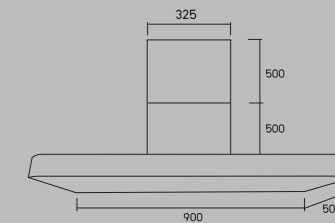

เครื่องดูดควันแบบติดผนัง ขนาด 90 ซม. Tecnogas รุ่น **TT 2590N-CC**

- เครื่องดูดควันแบบติดผนัง ขนาด 90 ซม.
- โครงสร้างสแตนเลส
- หลอดไฟ LED 2 ดวง
- ควบคุมการทำงานด้วยระบบสัมผัส
- ฟิลเตอร์จำนวน 3 แผ่น
- กำลังดูดอากาศ 1,200 ลูกบาศก์เมตร/ชั่วโมง
- ปรับการทำงานได้ 3 ระดับ
- รับประกันมอเตอร์ 5 ปี

- 90 cm chimney cooker hood
- Stainless steel structure
- 2 x 1.5W LED lights
- Touch control
- Filter x 3 pcs.
- Maximum airflow rate : 1,200 m³/h
- 3 adjustable power level