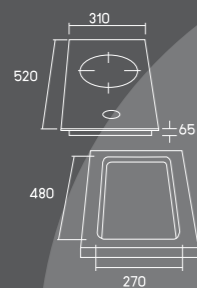

~~9,250.-~~
7,990.-

- 1 burner gas hob
- Tempered glass structure
- Cast iron pan support
- Triple ring brass burner
- 5 injections : power 5,000 W
- Battery ignition
- With safety device
- Top - air inlet