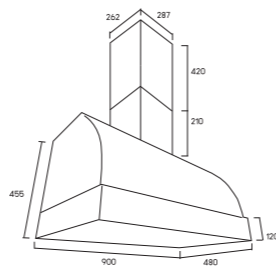

เครื่องดูดควันแบบติดผนัง ขนาด 90 ซม. Tecnogas รุ่น **CD 290**

- เครื่องดูดควันแบบติดผนัง ขนาด 90 ซม.
- โครงสร้างสแตนเลสเคลือบสี
- หลอดไฟฮาโลเจน 2 ดวง
- ควบคุมการทำงานระบบปุ่มกด
- ฟิลเตอร์วัสดุสแตนเลส จำนวน 3 ชั้น
- มอเตอร์ดูดอากาศ 1 ตัว
- กำลังดูดอากาศ 850 ลูกบาศก์เมตร/ชั่วโมง
- ท่อลมออกเส้นผ่าศูนย์กลาง 6 นิ้ว
- ดีไซน์ Retro เป็นเอกลักษณ์ DECO Line
- ปรับระดับการทำงานได้ 4 ระดับ
- ฟังก์ชันปิดการทำงานอัตโนมัติ 15 นาที

- 90 cm. chimney cooker hood
- Stainless steel structure
- 2 lights • Push button control
- Stainless steel filter (x3)
- 1 motor • Maximum airflow rate : 850 m³/h
- Air outlet flange diameter : 6"
- Retro design
- 4 adjustable functions
- 15 min. timer

~~79,500.-~~
65,900.-