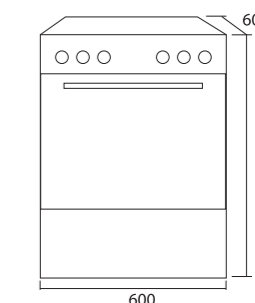

45,500.-
37,900.-