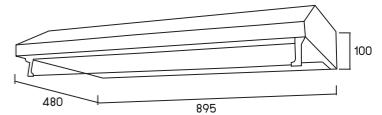

เครื่องดูดควันแบบมาตรฐาน ขนาด 90 ซม. TecnoPlus
รุ่น **TNP HDS 9048 MN**

- เครื่องดูดควันแบบมาตรฐาน ขนาด 90 ซม.
- โครงสร้างสแตนเลส และกระจกนิรภัยสีด้า
- หลอดไฟ LED
- ควบคุมการทำงานด้วยปุ่มกด
- ฟิวเตอร์วัสดุอลูมิเนียม 3 ชั้น จำนวน 3 แผ่น
- มอเตอร์ดูดอากาศ 2 ตัว
- กำลังดูดอากาศ 540 ลูกบาศก์เมตร/ชั่วโมง
- ปรับการทำงานได้ 3 ระดับ
- พิเศษใส่กรองคาร์บอน 2 ชั้น
- รับประกันมอเตอร์ 5 ปี

- 90 cm standard cooker hood
- Stainless steel and tempered glass structure
- LED lights
- Push button control
- 3-layer aluminium grease filter x 3 pcs.
- 2x80W motors
- Maximum airflow rate : 540 m³/h
- 3 adjustable power level
- With 2pcs. charcoal filter
- 5 years motor warranty