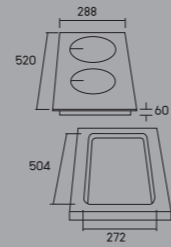

- 2 zones built-in induction hob
- Heating zones total power : 3,500 W
- - 180 mm. - 2,000 W
- - 140 mm. - 1,500 W
- Touch control system
- 9 adjustable power levels
- Timer : 0-99 minutes
- Safety lock system