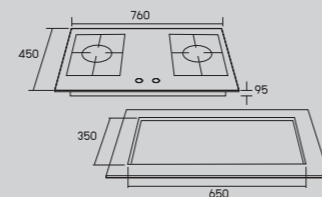

เตาแก๊ส 2 หัวเตา แบบฝังเฟอร์นิเจอร์ Tecnogas รุ่น **HC762TTS-LJ**

- เตาแก๊ส 2 หัวเตา แบบฝังเฟอร์นิเจอร์
- โครงสร้างสแตนเลสบวกขอบอลูมิเนียมสแตนเลสแบบลาด
- ฐานรองภาชนะเหล็กหล่อ
- หัวเตาไฟ 3 ชั้น กำลังไฟ 5,800 วัตต์ x 2
- กำลังไฟรวม 11.6 KW (5.8 KW + 5.8 KW)
- ระบบจุดติดด้วยแบตเตอรี่
- มีระบบ Safety Device ตัดแก๊สอัตโนมัติ

- 2 burners gas hob
- Stainless steel structure
- Cast iron pan support
- 2 x triple ring burner 5.8 KW
- Battery ignition
- With safety device

14,500.-
11,900.-