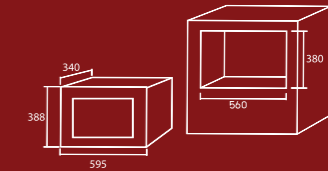

เตาอบไมโครเวฟแบบฝังเพอร์นิเจอร์ TecnoPlus
รุ่น **TNP MG 820 LBS**

- เตาอบไมโครเวฟ
- โครงสร้างสแตนเลส
- ความจุ 20 ลิตร
- กำลังไฟในการอบ 800 วัตต์/ ย่าง 1,000 วัตต์
- ควบคุมการทำงานด้วยปุ่มกดและลูกบิด
- จอแสดงผลแบบดิจิตอล
- 8 โปรแกรมการปรุงอาหารอัตโนมัติ
- โปรแกรมย่าง
- โปรแกรมคำนวณน้ำหนักอาหารอัตโนมัติ
- โปรแกรมการทำอาหารจานด่วน
- สามารถตั้งเวลาการปรุงอาหารอัตโนมัติ
- ปรุงอาหารได้เต็มที่ด้วยจานแก้วหมุนขนาดใหญ่
- มีตะแกรงย่าง
- มีระบบ Safety Child Lock
  ป้องกันการสัมผัสโดยบังเอิญ

- Built-in microwave oven, stainless steel structure
- Cavity : 20 lt.
- Push button and knob control system
- LED electronic display
- 8 automatic cooking programs
- Grill function with grill rack
- Automatic weight function
- Advanced pre-cooking setting program
- Turnable glass tray diameter 245 mm.
- Safety child lock system
- Rated power (microwave) : 800 watts
- Rated power (grill) : 1,000 watts