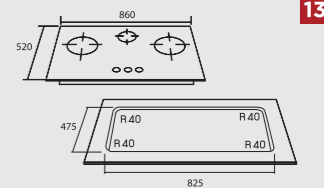

เตาแก๊ส 3 หัวเตา แบบฝังเฟอร์นิเจอร์ Tecnogas รุ่น TEC HB 3086 GB DIRECT FLAME

- เตาแก๊สแบบฝังเฟอร์นิเจอร์ 3 หัวเตา
- โครงสร้างกระจกนิรภัยหนา 8 มม.
- ขนาด 86 ซม.
- ฐานรองภาชนะเหล็กหล่อ
- หัวเตาทองเหลืองเปลวไฟ 3 ชั้น
- กำลังไฟ 2 x 5,500 วัตต์
- หัวเตาเล็กเปลวไฟ 2 ชั้น
- กำลังไฟ 2 x 2,750 วัตต์
- ระบบจุดติดด้วยแบตเตอรี่
- มีระบบ Safety Device ตัดแก๊สอัตโนมัติ
- ชนิดแก๊ส LPG ใช้กับหัวปรับแก๊สแรงดันต่ำ

- 3 burners gas hob
- 8 mm tempered glass structure
- Size 86 cm.
- cast iron pan support
- 2 x 5.5KW Triple ring burner, brass cap
- 1 x 2.75KW dual ring burner
- Battery ignition
- With safety device

13,900.-