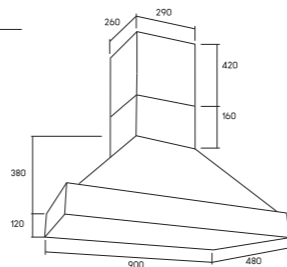

เครื่องดูดควันแบบติดผนัง ขนาด 90 ซม. Tecnogas รุ่น **CD 190**

- เครื่องดูดควันแบบติดผนัง ขนาด 90 ซม.
- โครงสร้างสแตนเลสเคลือบสี
- หลอดไฟฮาโลเจน 2 ดวง
- ควบคุมการทำงานด้วยลูกบิด
- ฟิลเตอร์วัสดุสแตนเลส จำนวน 3 ชั้น
- กำลังดูดอากาศ 850 ลูกบาศก์เมตร/ชั่วโมง
- ดีไซน์ Retro เป็นเอกลักษณ์ DECO Line
- ปรับฟังก์ชันการทำงานได้ 11 ฟังก์ชัน
- ฟังก์ชันปิดการทำงานอัตโนมัติ 30 นาทีและ 120 นาที

- 90 cm chimney cooker hood
- Stainless steel structure
- 2 lights
- Knob control
- Stainless steel filter (x3)
- Maximum airflow rate : 850 m³/h
- Retro design
- 11 adjustable functions
- 30 min. and 120 min. timer