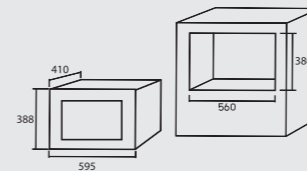

เตาอบไมโครเวฟแบบฝังเพอร์นิเจอร์ TecnoPlus
รุ่น **TNP MG 925 LSS**

- เตาอบไมโครเวฟ
- โครงสร้างสแตนเลสและกระจกนิรภัยสีดำ
- ความจุ 25 ลิตร
- กำลังไฟในการอบ 900 วัตต์/ ย่าง 1,000 วัตต์
- ควบคุมการทำงานด้วยระบบสัมผัส
- จอแสดงผลแบบดิจิตอล
- 8 โปรแกรมการปรุงอาหารอัตโนมัติ
- โปรแกรมย่าง
- โปรแกรมคำนวณน้ำหนักอาหารอัตโนมัติ
- โปรแกรมการทำอาหารจานด่วน
- สามารถตั้งเวลาการปรุงอาหารอัตโนมัติ
- ปรุงอาหารได้เต็มที่ด้วยจานแก้วหมุนขนาดใหญ่
- มีตะแกรงย่าง สำหรับใช้กับโปรแกรมย่างโดยเฉพาะ
- มีระบบ Safety Child Lock
  ป้องกันการสัมผัสโดยบังเอิญ

- Built-in microwave oven, stainless steel structure
- Cavity : 25 lt.
- Touch control system
- LED electronic display
- 8 automatic cooking programs
- Grill function with grill rack
- Automatic weight function
- Advanced pre-cooking setting program
- Turnable glass tray diameter 315 mm.
- Safety child lock system
- Rated power (microwave) : 900 watts
- Rated power (grill) : 1,000 watts

~~20,500.-~~
16,900.-