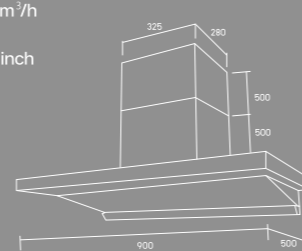

เครื่องดูดควันแบบติดผนัง ขนาด 90 ซม. TecnoStar รุ่น TNS HD 1690 H-CC

- เครื่องดูดควันแบบติดผนัง
- โครงสร้างสแตนเลสและกระจกนิรภัยขนาด 90 ซม.
- กำลังดูด 1100 ลบ.ม./ชม.
- ตะแกรงดักจับไอน้ำมันแบบ Baffle filter
- ท่อลมออกขนาด 6 นิ้ว

- 90 cm. chimney cooker hood
- Stainless steel and tempered glass structure
- Maximum air flow rate : 1100 m³/h
- Baffle filter
- Air outlet flange diameter : 6 inch