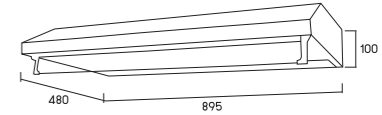

เครื่องดูดควันแบบมาตรฐาน ขนาด 90 ซม. TecnoPlus
รุ่น **TNP HDS 9048 DG**

- เครื่องดูดควันแบบมาตรฐาน ขนาด 90 ซม.
- โครงสร้างสแตนเลส และกระจกนิรภัยสีด้า
- หลอดไฟ LED
- ควบคุมการทำงานด้วยระบบสัมผัส
- ฟิวเตอร์วัสดุอลูมิเนียม 3 ชั้น จำนวน 3 แผ่น
- มอเตอร์ดูดอากาศ 2 ตัว
- กำลังดูดอากาศ 540 ลูกบาศก์เมตร/ชั่วโมง
- ปรับการทำงานได้ 3 ระดับ
- พิเศษใส่กรองคาร์บอน 2 ชั้น
- รับประกันมอเตอร์ 5 ปี

- 90 cm standard cooker hood
- Stainless steel and tempered glass structure
- LED lights
- Invisible touch control
- 3-layer aluminium grease filter x 3 pcs.
- 2x80W motors
- Maximum airflow rate : 540 m³/h
- 3 adjustable power level
- With 2pcs. charcoal filter
- 5 years motor warranty

~~9,380.-~~
6,990.-