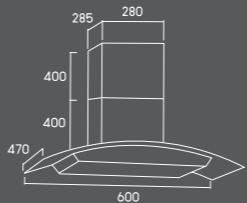

เครื่องดูดควันแบบติดผนัง ขนาด 60 ซม. TecnoStar รุ่น **TNS HD 3460K-AC**

- เครื่องดูดควันแบบติดผนัง
- โครงสร้างสแตนเลสและกระจกนิรภัยขนาด 60 ซม.
- กำลังดูด 1000 ลบ.ม./ชม.
- กำลังไฟรวม 233 วัตต์
- ฟิลเตอร์อลูมิเนียม 5 ชั้น 1 ชั้น
- ท่อลมออกขนาด 6 นิ้ว

- 60 cm. chimney cooker hood
- Stainless steel and tempered glass structure
- Maximum air flow rate : 1000 m³/h
- Maximum output power : 233 watts
- Aluminium filter
- Air outlet flange diameter : 6 inch

7,180.-
5,990.-