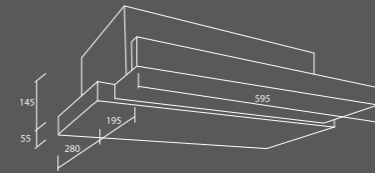

COOKER HOOD