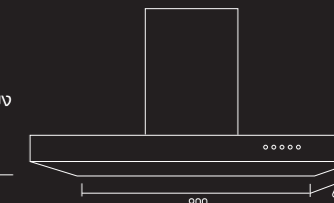

เครื่องดูดควันแบบติดกลางห้อง ขนาด 90 ซม. Tecnogas รุ่น **TCH ISOLA TIBERINA 90 SS**

- เครื่องดูดควันแบบกลางห้อง ขนาด 90 ซม.
- โครงสร้างสแตนเลส
- หลอดไฟ LED 2 ดวง
- ควบคุมการทำงานด้วยปุ่มกด
- ฟิลเตอร์ baffle จำนวน 4 แผ่น
- กำลังดูดอากาศ 1,200 ลูกบาศก์เมตร/ชั่วโมง
- พิเศษใส่กรองคาร์บอน

- 90 cm island cooker hood
- Stainless steel structure
- 2 LED lights
- Push button control
- Baffle filter x 4 pcs.
- Maximum airflow rate : 1,200 m³/h

~~27,500.-~~
22,990.-