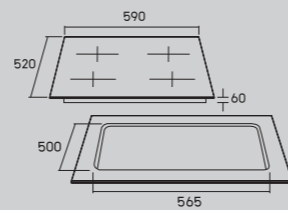

เตาแม่เหล็กไฟฟ้า 4 หัวเตา แบบฝังเพอร์นิเจอร์ TecnoPlus รุ่น TNP ID 4060 DG

- เตาแม่เหล็กไฟฟ้า 4 หัวเตา
- หัวเตากำลังไฟรวม 7,000 วัตต์
- 2 หัวเตา ขนาด 210 มม. กำลังไฟ 2,600 วัตต์ (x2)
- 2 หัวเตา ขนาด 160 มม. กำลังไฟ 1,500 วัตต์ (x2)
- ควบคุมการทำงานด้วยระบบสัมผัส
- ปรับระดับความร้อนได้ 9 ระดับ
- ตั้งเวลาการปรุงอาหารสูงสุด 99 นาที
- มีระบบป้องกันการสัมผัสโดยบังเอิญ

- 4 zones built-in Induction hob
- Total power 7,100 W
- 160 mm. 1,200 / 1,500 W (x2)
- 210 mm. 2,300 / 2,600 W (x2)
- Touch control system
- 9 adjustable power levels
- Timer : 0-99 minutes
- Automatic safety switch-off

35,900.-