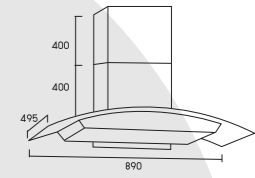

เครื่องดูดควันแบบติดผนัง ขนาด 90 ซม. TecnoPlus รุ่น **TNP HD 90 MA**

- เครื่องดูดควันแบบติดผนัง
- โครงสร้างสแตนเลสและกระจกนิรภัย
- กำลังดูด 1200 ลบ.ม./ชม.
- ับการทำงานได้ 3 ระดับ
- ควบคุมด้วยปุ่มกด
- หลอดไฟ LED
- พิเศษใส่กรองคาร์บอนช่วยในการดูดซับกลิ่น และถาดรองน้ำมัน
- รับประกันมอเตอร์ 8 ปี

- 90 cm. chimney cooker hood
- Stainless steel and tempered glass structure
- Maximum air flow rate : 1200 m³/h
- 3 adjustable power level
- With oil cup
- 8 years motor warranty

14,500.-
11,900.-