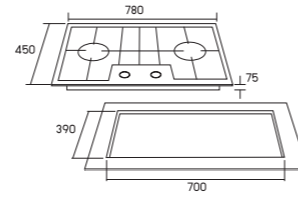

เตาแก๊ส 2 หัวเตา แบบฝังเฟอร์นิเจอร์ Tecnogas รุ่น **H72VDCISG**

- เตาแก๊ส 2 หัวเตา แบบฝังเฟอร์นิเจอร์ ขนาด 78 ซม.
- โครงสร้างกระจกนิรภัยสีดำ
- ฐานรองภาชนะเหล็กหล่อ
- หัวเตาทองเหลือง Defendi
- กำลังไฟรวม 11.6 KW (5.8 KW + 5.8 KW)
- ระบบจุดติดด้วยแบตเตอรี่
- มีระบบ Safety Device ตัดแก๊สอัตโนมัติ

- 2 burners gas hob : size 78 cm.
- Tempered glass structure
- Cast iron pan support
- Defendi dual brass burner total power 11.6 KW (5.8 KW + 5.8 KW)
- Battery ignition
- With safety device

23,800.-
18,900.-