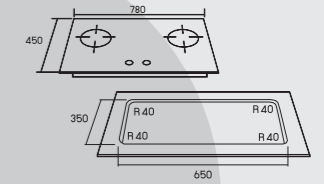

เตาแก๊ส 2 หัวเตา แบบฝังเฟอร์นิเจอร์ Tecnogas รุ่น TEC HB 2078 GB TURBO

- เตาแก๊สแบบฝังเฟอร์นิเจอร์ 2 หัวเตา
- โครงสร้างกระจกนิรภัยหนา 8 มม.
- ขนาด 78 ซม.
- ฐานรองภาชนะเหล็กหล่อ
- หัวเตาทองเหลืองเปลวไฟ 3 ชั้น
- กำลังไฟ 2 x 5,500 วัตต์
- ระบบจุดติดด้วยแบตเตอรี่
- มีระบบ Safety Device ตัดแก๊สอัตโนมัติ
- ชนิดแก๊ส LPG ใช้กับหัวปรับแก๊สแรงดันต่ำ

- 2 burners gas hob
- 8 mm. tempered glass structure
- Size 78 cm.
- cast iron pan support
- Triple ring burner, brass burner cap
- Power 2 x 5.5 KW
- Battery ignition
- With safety device
- Low pressure gas regulator (LPG)

9,900.-