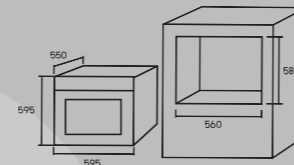

~~21,500.-~~
17,900.-