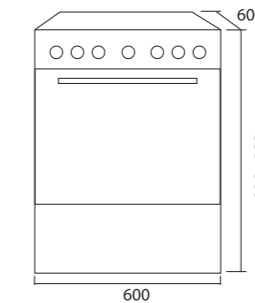

39,500.-
32,900.-