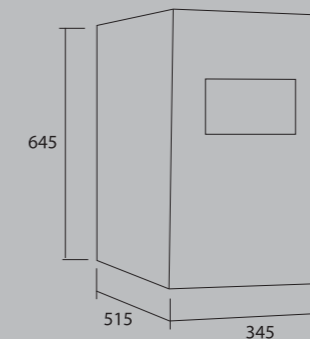

Wine Cellar

Tecno⁺
Emilia 18