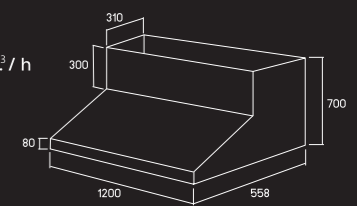

- เครื่องดูดควันแบบติดผนัง ขนาด 120 ซม.
- โครงสร้างสแตนเลส
- กำลังดูดอากาศ 3,000 ลบ.ม.
- หลอดไฟ LED 2 ดวง
- ปรับการทำงานได้ 3 ระดับ
- ควบคุมด้วยปุ่มกด
- ฟิลเตอร์สแตนเลส 4 ชั้น
- ถาดรองน้ำมันสแตนเลส
- มอเตอร์ดูดอากาศ 2 ตัว

- 120 cm. chimney hood
- Stainless steel structure
- Maximum airflow rate : 3,000 m³/h
- 2 LED lights
- 3 adjustable power level
- Push button control
- 4 Stainless steel filter
- 2 Motors