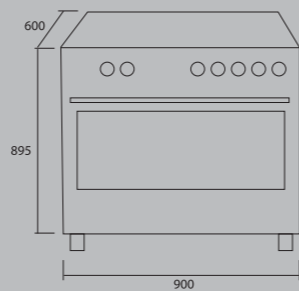

- 90 cm. Freestanding stainless steel structure
- 98 lt. electric oven
- 10 cooking programs
- Knob control system
- Maximum power : 3,412 W
- 5 burners gas hob
- With safety device
- With dishwarmer compartment
- With adjustable legs
- With glass top lid