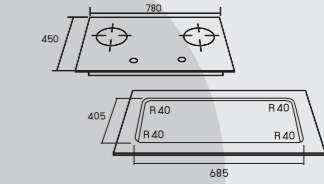

เตาแก๊ส 2 หัวเตา แบบฝังเฟอร์นิเจอร์ Tecnogas รุ่น TEC HB 2078 GB DIRECT FLAME

- เตาแก๊สแบบฝังเฟอร์นิเจอร์ 2 หัวเตา
- โครงสร้างกระจกนิรภัยหนา 8 มม.
- ขนาด 78 ซม.
- ฐานรองภาชนะเหล็กหล่อ
- หัวเตาทองเหลืองเปลวไฟ 3 ชั้น
- กำลังไฟ 2 x 5,500 วัตต์
- ระบบจุดติดด้วยแบตเตอรี่
- มีระบบ Safety Device ตัดแก๊สอัตโนมัติ
- ชนิดแก๊ส LPG ใช้กับหัวปรับแก๊สแรงดันต่ำ

- 2 burners gas hob
- 8 mm. tempered glass structure
- Size 78 cm.
- cast iron pan support
- Triple ring burner, brass burner cap
- Power 2 x 5.5 KW
- Battery ignition
- With safety device
- Low pressure gas regulator (LPG)

10,900.-