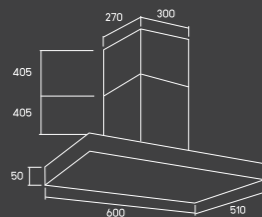

เครื่องดูดควันแบบติดผนังขนาด 60 ซม. TecnoPlus รุ่น TNP HD 60 MC/SS

- เครื่องดูดควันแบบติดผนัง ขนาด 60 ซม. โครงสร้างสแตนเลส
- หลอดไฟ LED 2 ดวง
- ควบคุมด้วยปุ่มกด
- ฟิลเตอร์ Baffle Filter
- มอเตอร์ดูดอากาศ 1 ตัว ใบพัดโลหะ
- กำลังดูดอากาศ 1,200 ลูกบาศก์เมตร/ชั่วโมง
- ท่อลมออกเส้นผ่าศูนย์กลาง 6 นิ้ว
- ปรึการทำงานได้ 3 ระดับ
- พิเศษใส่กรองคาร์บอนช่วยในการดูดซับกลิ่น
- รับประกันมอเตอร์ 8 ปี

- 60 cm. chimney cooker hood stainless steel structure
- 2 LED lights
- Push button control
- Baffle filter
- 1 metal motor
- Maximum air flow rate : 1,200 m /h
- Air outlet lflange diameter : 6"
- 3 adjustable power level
- With carbon filter
- 8 years motor warranty

17,900.-
14,900.-