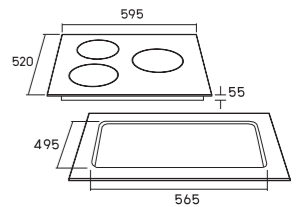

เตาเซรามิกไฟฟ้า 3 หัวเตา แบบฝังเพอร์นิเจอร์ TecnoPlus รุ่น TNP CHB 3060 PAT GPBB

- เตาเซรามิกไฟฟ้า 3 หัวเตา ขอบวัสดุสแตนเลส
- หัวเตากำลังไฟรวม 5,700 วัตต์
- ชุดทำความร้อนหลอดไฟฟ้า E.G.O. ประเทศเยอรมนี
- 1 หัวเตา 3 วงไฟ ขนาด 150 มม. / 225 มม. / 295 มม. กำลังไฟ 1,050 / 1,950 / 2,700 วัตต์
- 1 หัวเตา ขนาด 200 มม. กำลังไฟ 1,800 วัตต์
- 1 หัวเตา ขนาด 165 มม. กำลังไฟ 1,200 วัตต์
- ควบคุมการทำงานด้วยระบบสัมผัส
- ปรับระดับความร้อนได้ 9 ระดับ
- ตั้งเวลาการปรุงอาหารสูงสุด 99 นาที
- มีระบบป้องกันการสัมผัสโดยบังเอิญ
- มีระบบแสดงไฟเตือน เมื่อมีความร้อนคงเหลือที่หัวเตา

- 3 zones built-in vitroceramic hob
- Heating zones total power : 5,700 W
- E.G.O heating element made in Germany
- - 1 zone with 3 rings
- 150 mm. / 225 mm. / 295 mm. 1,050 W / 1,950 W / 2,700 W
- - 200 mm. - 1,800 W
- - 165 mm. - 1,200 W
- Touch control system
- 9 adjustable power levels
- Timer : 0-99 minutes
- Safety lock system
- Residual heat indicator

19,800.-
15,900.-