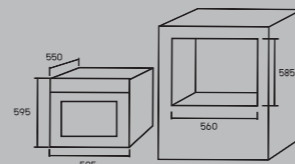

~~15,500.-~~
12,900.-