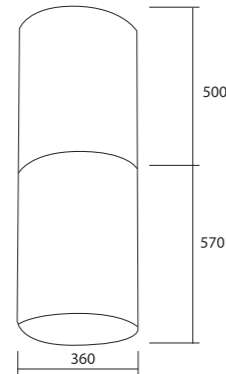

เครื่องดูดควันแบบติดกลางห้อง ขนาด 36 ซม. TecnoPlus รุ่น TNP SIGARO 36 SS

- เครื่องดูดควันแบบติดกลางห้อง ขนาด 36 ซม. โครงสร้างสแตนเลส
- หลอดไฟ LED 3 ดวง
- ควบคุมด้วยระบบสัมผัส และรีโมทคอนโทรล พร้อมจอ LCD แสดงผล
- ฟิลเตอร์วัสดุสแตนเลส
- มอเตอร์ดูดอากาศ 1 ตัว ใบพัดโลหะ
- กำลังดูดอากาศ 1,000 ลูกบาศก์เมตร/ชั่วโมง
- ท่อลมออกเส้นผ่าศูนย์กลาง 6 นิ้ว • พิเศษใส่กรองคาร์บอน
- ปรึการทำงานได้ 3 ระดับ • ตั้งเวลาปิดอัตโนมัติ สูงสุด 3 นาที

- 36 cm. island cooker hood , stainless steel structure
- 3 LED lights
- Touch control and remote control with LCD monitor
- Stainless steel filter
- 1 metal motor
- Maximum air lflow rate : 1,000 m /h
- Air outlet lflange diameter : 6"
- 3 adjustable power level
- 3 min. maximum timer

26,500.-
21,900.-

TECNOPLUS

พลังความสนุกของทุกมื้ออาหาร
พบกับ “เชฟบีลี”
ที่จะพาคุณไปทำเมนูง่ายๆ สไตล์ Home Kitchen

“ง่ายๆๆๆๆ”

รับชมและติดตามรายการได้ที่

เครื่องดูดควันแบบติดผนังขนาด 60 ซม. TecnoPlus รุ่น TNP HD 60 MC/SS

- เครื่องดูดควันแบบติดผนัง ขนาด 60 ซม. โครงสร้างสแตนเลส
- หลอดไฟ LED 2 ดวง
- ควบคุมด้วยปุ่มกด
- ฟิลเตอร์ Baffle Filter
- มอเตอร์ดูดอากาศ 1 ตัว ใบพัดโลหะ
- กำลังดูดอากาศ 1,200 ลูกบาศก์เมตร/ชั่วโมง
- ท่อลมออกเส้นผ่าศูนย์กลาง 6 นิ้ว
- ปรึการทำงานได้ 3 ระดับ
- พิเศษใส่กรองคาร์บอนช่วยในการดูดซับกลิ่น
- รับประกันมอเตอร์ 8 ปี

- 60 cm. chimney cooker hood stainless steel structure
- 2 LED lights
- Push button control
- Baffle filter
- 1 metal motor
- Maximum air flow rate : 1,200 m /h
- Air outlet lflange diameter : 6"
- 3 adjustable power level
- With carbon filter
- 8 years motor warranty

17,900.-
14,900.-

เครื่องดูดควันแบบติดผนัง ขนาด 90 ซม. TecnoStar รุ่น TNS HD 1690 H-CC