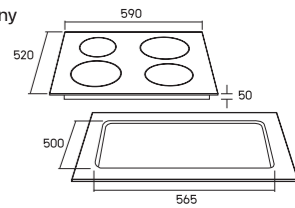

เตาเซรามิกไฟฟ้า 4 หัวเตา แบบฝังเพอร์นิเจอร์ TecnoPlus รุ่น TNP VT 4060 MN

- เตาเซรามิกไฟฟ้า 4 หัวเตา
- หัวเตากำลังไฟรวม 6,000 วัตต์
- ชุดทำความร้อนหลอดไฟฟ้า E.G.O. ประเทศเยอรมนี
- 2 หัวเตา ขนาด 200 มม. กำลังไฟ 1,800 วัตต์ (x2)
- 2 หัวเตา ขนาด 165 มม. กำลังไฟ 1,200 วัตต์ (x2)
- ควบคุมการทำงานด้วยระบบสัมผัส
- ปรับระดับความร้อนได้ 9 ระดับ
- ตั้งเวลาการปรุงอาหารสูงสุด 99 นาที
- มีระบบป้องกันการสัมผัสโดยบังเอิญ
- มีระบบแสดงไฟเตือน เมื่อมีความร้อนคงเหลือที่หัวเตา

- 4 zones built-in vitroceramic hob
- Heating zones total power : 6,000 W
- E.G.O heating element made in Germany
- - 200 mm. - 1,800 W (x2)
- - 165 mm. - 1,200 W (x2)
- Touch control system
- 9 adjustable power levels
- Timer : 0-99 minutes
- Safety lock system
- Residual heat indicator

15,500.-
12,900.-