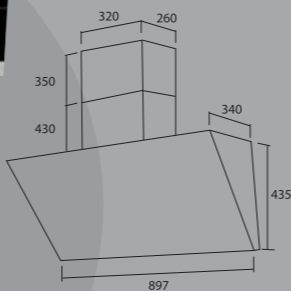

เครื่องดูดควันแบบติดผนัง ขนาด 90 ซม. TecnoStar รุ่น TNS HD 90 BB

- เครื่องดูดควันแบบติดผนัง ขนาด 90 ซม.
- โครงสร้างโลหะเคลือบสี และกระจกนิรภัย
- กำลังดูดอากาศ 1200 ลบ.ม./ชม.
- ปรับการทำงานได้ 3 ระดับ
- ถาดรองน้ำมันสแตนเลส
- หลอดไฟ LED 2 ดวง
- มีระบบทำความสะอาดด้วยความร้อน

- Hood 90 cm. powder coating body
- Tempered Glass
- Airflow 1200 m³/h
- 3 speed control
- Stainless steel oil collector
- 2 LED lights
- With heating auto clean

8,990.-