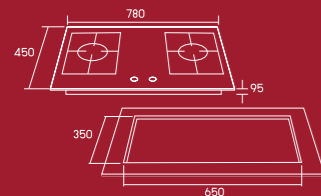

เตาแก๊ส 2 หัวเตา แบบฝังเฟอร์นิเจอร์ Tecnogas รุ่น **HC782TTG-LJ**

- เตาแก๊ส 2 หัวเตา แบบฝังเฟอร์นิเจอร์
- โครงสร้างกระจกนิรภัยหนา 8 มม.
- ขอบกระจกแบบลาด บวกขอบอลูมิเนียมสแตนเลส
- ฐานรองภาชนะเหล็กหล่อ
- หัวเตาไฟ 3 ชั้น กำลังไฟ 5,800 วัตต์ x 2
- กำลังไฟรวม 11.6 KW (5.8 KW + 5.8 KW)
- ระบบจุดติดด้วยแบตเตอรี่
- มีระบบ Safety Device ตัดแก๊สอัตโนมัติ

- 2 burners gas hob
- Tempered glass structure
- Cast iron pan support
- 2 x triple ring burner 5.8 KW
- Battery ignition
- With safety device

14,500.-
11,900.-