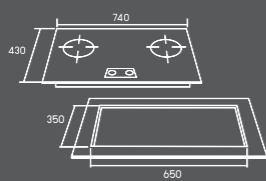

~~14,500.-~~
11,900.-

- 2 burners gas hob
- Stainless steel structure
- Cast iron pan support
- Brass burner : power 5,600 W
- High power burner : 8,000 W
- Battery ignition
- With safety device