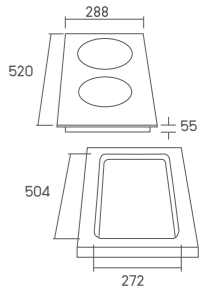

เตาเซรามิกไฟฟ้า 2 หัวเตา แบบฝังเพอร์นิเจอร์ TecnoPlus รุ่น TNP VT 302 DG

- เตาเซรามิกไฟฟ้า 2 หัวเตา
- หัวเตากำลังไฟรวม 3,000 วัตต์
- ชุดทำความร้อนหลอดไฟฟ้า E.G.O. ประเทศเยอรมนี
- 1 หัวเตา ขนาด 200 มม. กำลังไฟ 1,800 วัตต์
- 1 หัวเตา ขนาด 165 มม. กำลังไฟ 1,200 วัตต์
- ควบคุมการทำงานด้วยระบบสัมผัส
- ปรับระดับความร้อนได้ 9 ระดับ
- ตั้งเวลาการปรุงอาหารสูงสุด 99 นาที
- มีระบบป้องกันการสัมผัสโดยบังเอิญ
- มีระบบแสดงไฟเตือน เมื่อมีความร้อนคงเหลือที่หัวเตา

- 2 zones built-in vitroceramic hob
- Heating zones total power : 3,000 W
- E.G.O heating element made in Germany
- - 200 mm. - 1,800 W
- - 165 mm. - 1,200 W
- Touch control system
- 9 adjustable power levels
- Timer : 0-99 minutes
- Safety lock system
- Residual heat indicator

8,590.-