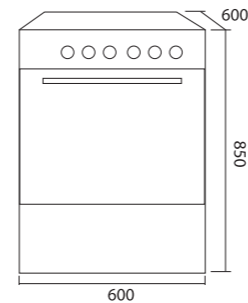

32,500.-
26,900.-