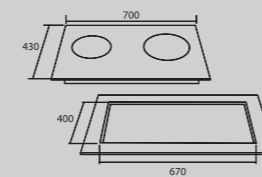

เตาแม่เหล็กและเซรามิกไฟฟ้า 2 หัวเตา แบบฝังเพอร์นิเจอร์ TecnoPlus รุ่น TNP IHB 7043 B

- เตาแม่เหล็กไฟฟ้า + เซรามิกไฟฟ้า
- แม่เหล็กไฟฟ้า กำลังไฟ 1,800 วัตต์
- เซรามิกไฟฟ้า กำลังไฟ 1,800 วัตต์
- ควบคุมการทำงานด้วยระบบสัมผัส
- ปรับระดับความร้อนได้ 9 ระดับ
- ตั้งเวลาการปรุงอาหารสูงสุด 99 นาที
- มีระบบป้องกันการสัมผัสโดยบังเอิญ

- built-in induction + ceramic hob
- induction - 1,800 W
- ceramic - 1,800 W
- Touch control system
- 9 adjustable power levels
- Timer : 0-99 minutes
- Safety lock system