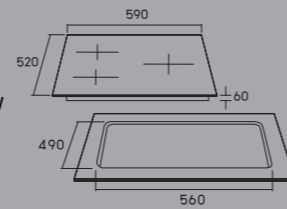

เตาแม่เหล็กไฟฟ้า 3 หัวเตา แบบฝังเพอร์นิเจอร์ TecnoPlus รุ่น TNP IDH 3060 DG BOOSTER

- เตาแม่เหล็กไฟฟ้า 3 หัวเตา
- หัวเตากำลังไฟรวม 7,100 วัตต์
- 2 หัวเตา ขนาด 180 มม. กำลังไฟ 1,500 / 2,000 วัตต์
- 1 หัวเตา ขนาด 290 มม. กำลังไฟ 3,000 / 3,600 วัตต์
- พร้อมฟังก์ชัน Booster ถึง 3 หัวเตา
- ควบคุมการทำงานด้วยระบบสัมผัสและสไลด์
- ปรับระดับความร้อนได้ 9 ระดับ
- ตั้งเวลาการปรุงอาหารสูงสุด 99 นาที
- มีระบบป้องกันการสัมผัสโดยบังเอิญ
- มีระบบแสดงไฟเตือน เมื่อมีความร้อนคงเหลือที่หัวเตา

- Induction hob
- Total power 7,100 W
- Left front zone : 180 mm. 1,500 / 2,000 W
- Left rear zone : 180 mm. 1,500 / 2,000 W
- Right zone : 290 mm. 3,000 / 3,600 W
- Touch control system
- 9 adjustable power levels
- Timer : 0-99 minutes
- Automatic safety switch-off

21,500.-
17,900.-