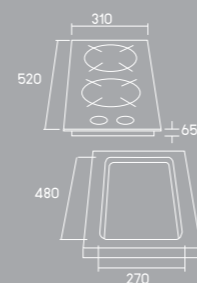

เตาแก๊ส 2 หัวเตา แบบฝังเฟอร์มิเจอร์ TecnoPlus รุ่น **TNP HB 2030 GB**

- เตาแก๊ส 2 หัวเตา โครงสร้างกระจกนิรภัย
- ฐานรองภาชนะเหล็กหล่อ
- หัวเตาทองเหลือง 1 หัวเตาใหญ่ กำลังไฟ 3,300 วัตต์ 1 หัวเตาเล็ก กำลังไฟ 1,700 วัตต์
- ระบบจุดติดด้วยแบตเตอรี่
- มีระบบ Safety Device ตัดแก๊สอัตโนมัติ
- ระบบผสมอากาศแบบด้านบน
- ใช้กับหัวปรับแก๊สแรงดันต่ำเท่านั้น

~~7,950.-~~
6,990.-

- 2 burner gas hob
- Tempered glass structure
- Cast iron pan support
- Brass burner
- Wok burner : power 3,300 W
- Rapid burner : power 1,700 W
- Battery ignition
- With safety device
- Top - air inlet