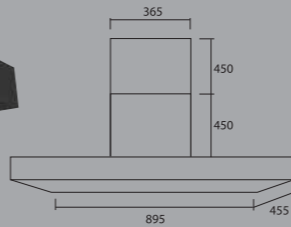

เครื่องดูดควันแบบติดผนัง ขนาด 90 ซม. TecnoStar รุ่น TNS HD 90 MC/B

- เครื่องดูดควันแบบติดผนัง ขนาด 90 ซม.
- ปรับการทำงานได้ 3 ระดับ
- มอเตอร์กำลังไฟ 260 วัตต์
- กำลังดูด 1,600 ลบ.ม./ชม.
- หลอดไฟ LED
- ควบคุมการทำงานด้วยระบบสัมผัส
- รับประกันมอเตอร์ 5 ปี
- มีระบบการทำความสะอาดด้วยความร้อน

11,900.-