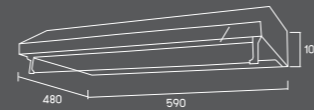

เครื่องดูดควันแบบมาตรฐาน ขนาด 60 ซม. TecnoPlus
รุ่น **TNP HDS 6048 MN**

- เครื่องดูดควันแบบมาตรฐาน ขนาด 60 ซม.
- โครงสร้างสแตนเลส และกระจกนิรภัยสีด้า
- หลอดไฟ LED
- ควบคุมการทำงานด้วยปุ่มกด
- ฟิวเตอร์วัสดุอลูมิเนียม 3 ชั้น จำนวน 2 แผ่น
- มอเตอร์ดูดอากาศ 2 ตัว
- กำลังดูดอากาศ 500 ลูกบาศก์เมตร/ชั่วโมง
- ปรับการทำงานได้ 3 ระดับ
- พิเศษใส่กรองคาร์บอน 2 ชั้น
- รับประกันมอเตอร์ 5 ปี

- 60 cm standard cooker hood
- Stainless steel and tempered glass structure
- LED lights
- Push button control
- 3-layer aluminium grease filter x 2 pcs.
- 2x80W motors
- Maximum airflow rate : 500 m³/h
- 3 adjustable power level
- With 2pcs. charcoal filter

~~6,150.-~~
5,990.-